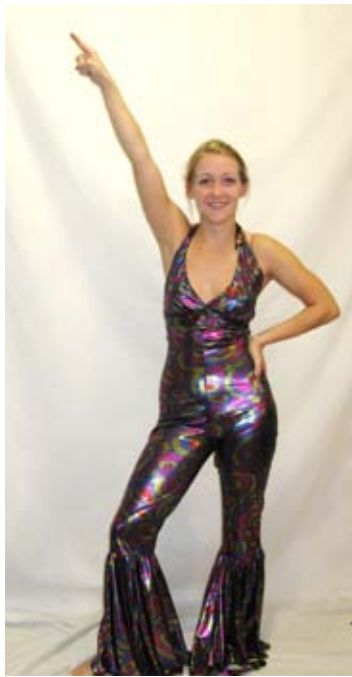

Costume Name: Funky Dancin' Fox
Costume #: CO1970.206
Description/Notes: Blue/yellow/
orange/fuchsia
Components:
Measurements: