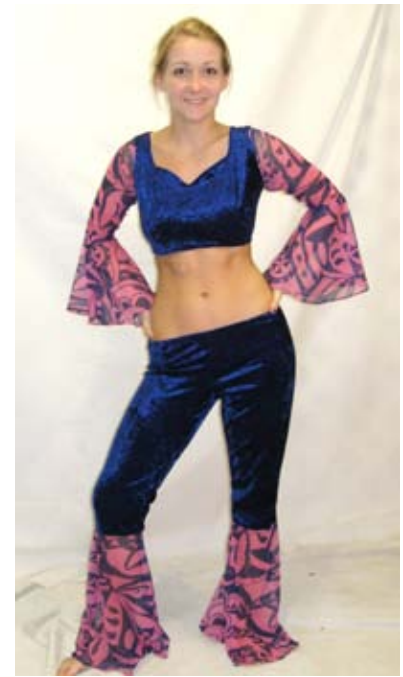

Costume Name: Disco Dancer
Costume #: CO1970.204
Description/Notes: Pink jumpsuit
Components:
Measurements:

Costume Name: Disco Girl
Costume #: CO1970.207
Description/Notes: Blue velour/pink
2 pc
Components:
Measurements: