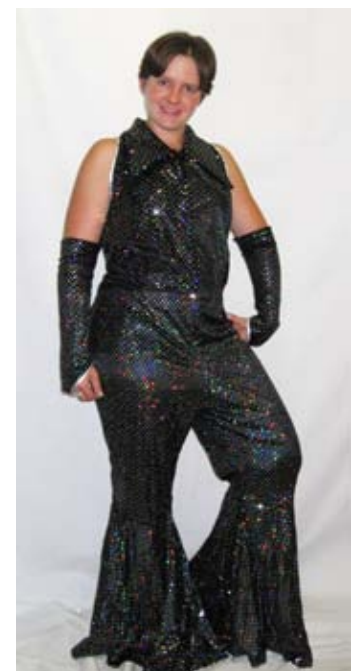

Costume Name: Boogie Queen
Costume #: CO1970.210
Description/Notes: Black/silver
jumpsuit
Components:
Measurements: