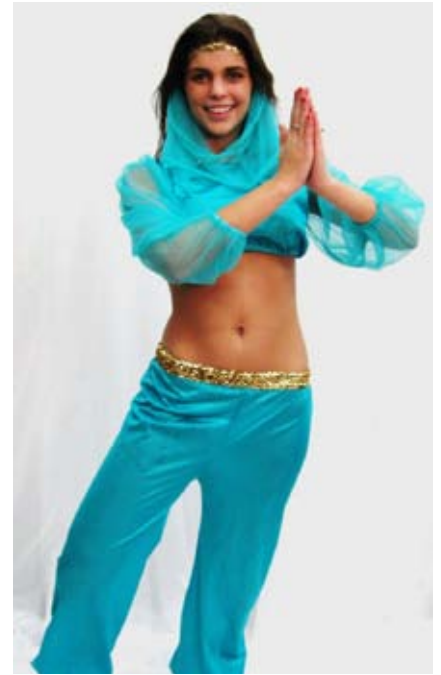

Costume Name: Aladdin
 Costume #: COCAAL1
 Description/Notes: DISG # 5952

Components:
 Measurements:

Costume Name: Jafar
 Costume #: COCAAL2
 Description/Notes: DISG # 5954

Components:
 Measurements:

Costume Name: Jasmine
 Costume #: COCAAL3
 Description/Notes: Dark Teal with pants

Components:
 Measurements:

Costume Name: Jasmine
 Costume #: COCAAL4
 Description/Notes: Light Teal with pants

Components:
 Measurements:

Costume Name: Jasmine
 Costume #: COCAAL5
 Description/Notes: Purple dress, Disney Licensed; DISG #5951

Components:
 Measurements:

Costume Name: Jasmine
 Costume #: COCAAL6
 Description/Notes: Purple dress, with sash

Components:
 Measurements:

Costume Name: Ace of Hearts
 Costume #: COCAAW1
 Description/Notes:

Components:
 Measurements:

Costume Name: Clifford the Big Red Dog
 Costume #: COACCL1
 Description/Notes:

Components:
 Measurements:

Costume Name: Curious George
 Costume #: COCACU1
 Description/Notes: RUBI #888026