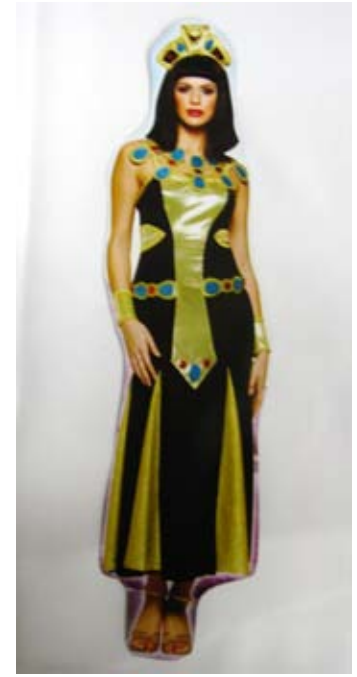

Costume Name: Pharaoh
Costume #: CO0003.101
Description/Notes: FUNN
Components:
Measurements:

Costume Name: Pharaoh
Costume #: CO0003.102
Description/Notes: Belt & collar only
Components:
Measurements:

Costume Name: Pharaoh
Costume #: CO0003.103
Description/Notes: Ramses
Components:
Measurements:

Costume Name: Cleopatra
Costume #: CO0003.201
Description/Notes:
Components:
Measurements:

Costume Name: Egyptian Lady
Costume #: CO0003.202
Description/Notes: FUNN
Components:
Measurements:

Costume Name: Jewel of the Nile
Costume #: CO0003.203
Description/Notes: Green
Components:
Measurements:

Costume Name: Egyptian Queen
Costume #: CO0003.204
Description/Notes: Black
Components:
Measurements:

Costume Name: Egyptian Woman
Costume #: CO0003.205
Description/Notes: White
Components:
Measurements:

Costume Name: Cleopatra
Costume #: CO0003.206
Description/Notes: Black
Components:
Measurements: