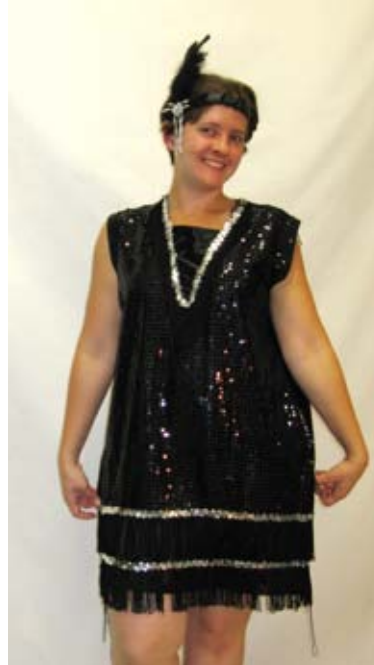

Costume Name: Gangster  
 Costume #: CO1920.101  
 Description/Notes: Black stripe suit, red shirt-front  
 Components:  
 Measurements:

Costume Name: Flapper  
 Costume #: CO1920.201  
 Description/Notes: Silver  
 Components:  
 Measurements:

Costume Name: Gangster  
 Costume #: CO1920.102  
 Description/Notes: Black stripe suit, white tie  
 Components:  
 Measurements:

Costume Name: Flapper  
 Costume #: CO1920.202  
 Description/Notes: Red w/white trim  
 Components:  
 Measurements:

Costume Name: Flapper  
 Costume #: CO1920.203  
 Description/Notes: Black sequin  
 Components:  
 Measurements:

Costume Name: Flapper  
 Costume #: CO1920.204  
 Description/Notes: Red sequin  
 Components:  
 Measurements:

Costume Name: Flapper  
 Costume #: CO1920.205-206  
 Description/Notes: Red lame, black fringe; 2 Avable  
 Components:  
 Measurements:

Costume Name: Flapper  
 Costume #: CO1920.207  
 Description/Notes: Black/silver moon motif  
 Components:  
 Measurements: