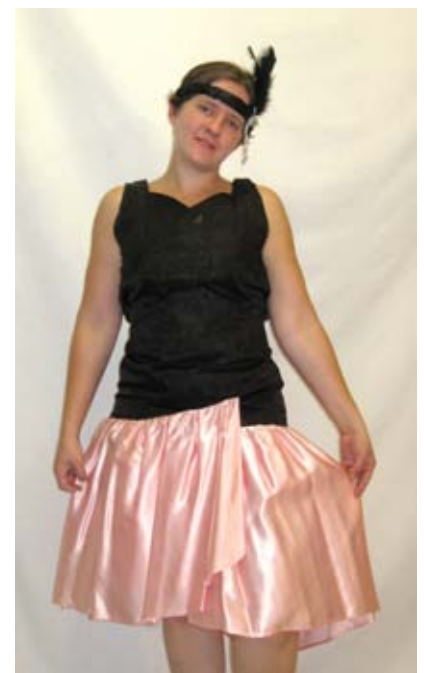

Costume Name: Lady Gangster
Costume #: CO1920.208
Description/Notes: Black dress w/green trim; RAST
Components:
Measurements:

Costume Name: Flapper
Costume #: CO1920.214
Description/Notes: Red w/ white fringe
Components:
Measurements:

Costume Name: Flapper
Costume #: CO1920.217
Description/Notes: Black/pink
Components:
Measurements: