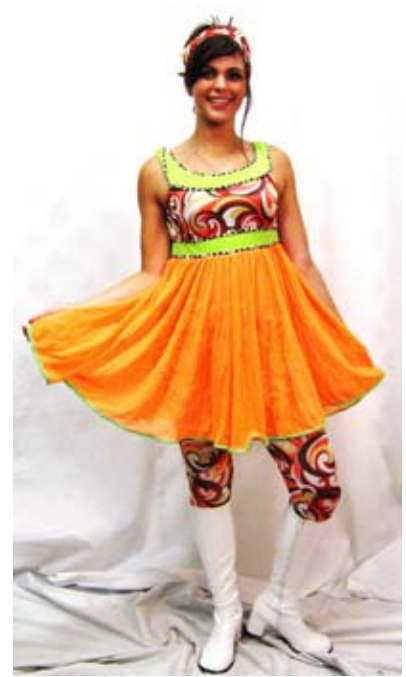

Costume Name: Mellow Yellow Go-Go Girl
Costume #: CO1960.214
Description/Notes: Yellow
Components:
Measurements:

Costume Name: Tangerine Dream
Costume #: CO1960.217
Description/Notes: Orange/swirl pattern
Components:
Measurements: