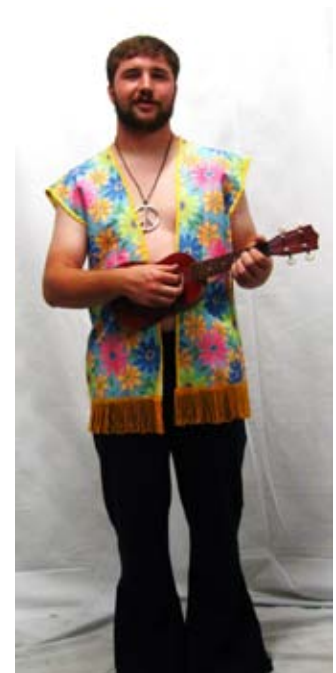

Costume Name: Tie-Dye T-Shirt
Costume #: CO1960.104-107
Description/Notes: "Schustock" 4
Avable
Components:
Measurements:

Costume Name: Fringe Vest
Costume #: CO1960.110
Description/Notes: Brown
Components:
Measurements:

Costume Name: Hippie
Costume #: CO1960.113
Description/Notes: Primary print:
long vest, bell bottoms
Components:
Measurements: