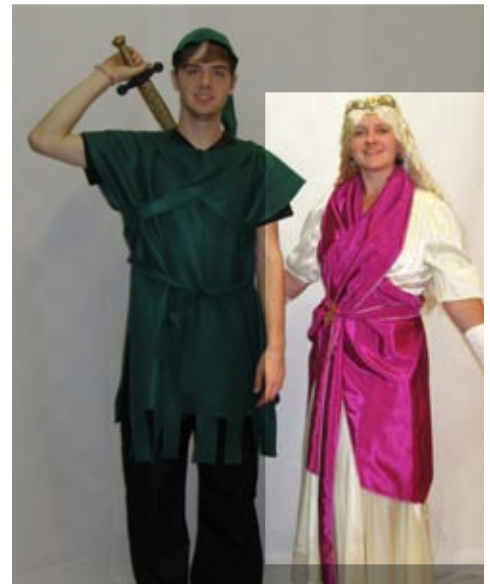

Costume Name: Link
Costume #: COMELZ2
Description/Notes:
Components:
Measurements: