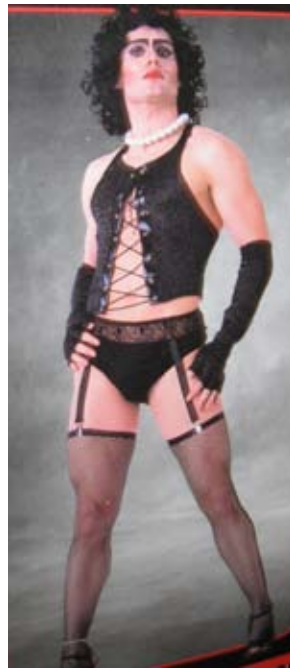

Costume Name: Frank N. Furter
Costume #: COMERH2
Description/Notes: FORU #55029
Components:
Measurements: