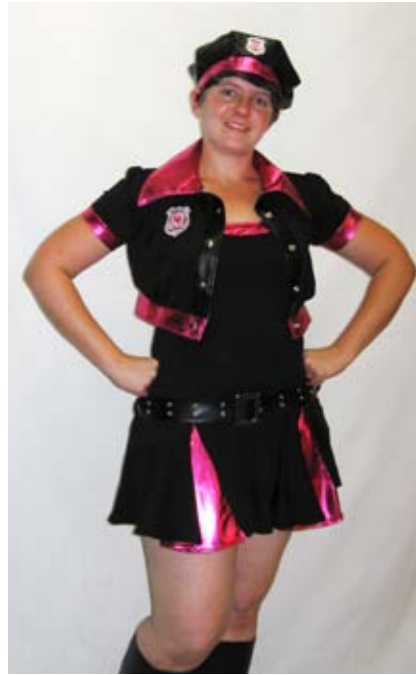

Costume Name: Police Shirt
Costume #: COOCCR40
Description/Notes: Dark blue, long sleeve
Components:
Measurements:

Costume Name: Pleasure Police
Costume #: COOCCR43
Description/Notes: Black/pink dress
Components:
Measurements: