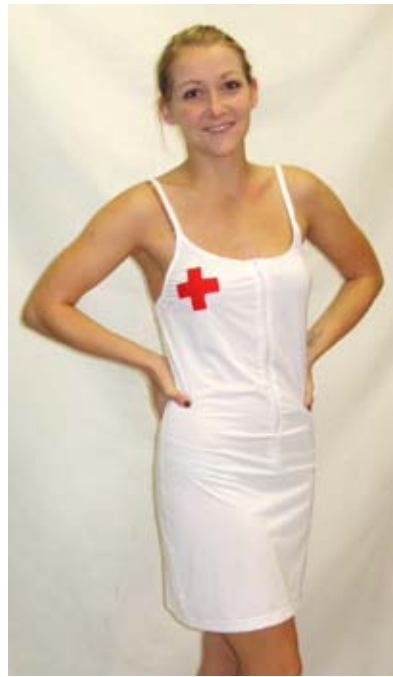

Costume Name: Nurse
Costume #: COOCMD10
Description/Notes: White polyester striped
Components:
Measurements:

Costume Name: Nurse
Costume #: COOCMD13
Description/Notes: Sexy, white strappy, zip front
Components:
Measurements: