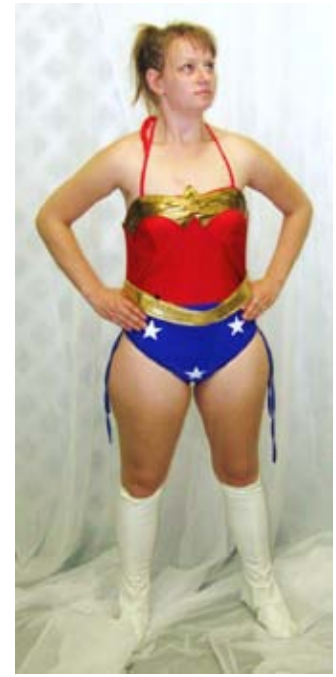

Costume Name: Wonder Woman
Costume #: COSHWW1
Description/Notes: RUBI #16405
Components:
Measurements: